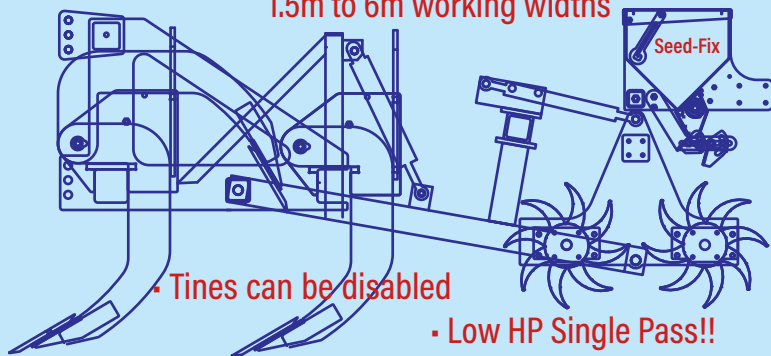

## Rehabilitator Plough

1.5m to 6m working widths

- Tines can be disabled
- Low HP Single Pass!!
- Adjust rollers for depth management and tilth as needed
- Rollers can be reversed for more or less aggression

## Seed-Fix Adaptive

Universal Seed Box  
Available for mounting  
on Rehabilitator  
& many other implements  
1.5m to 6m working widths