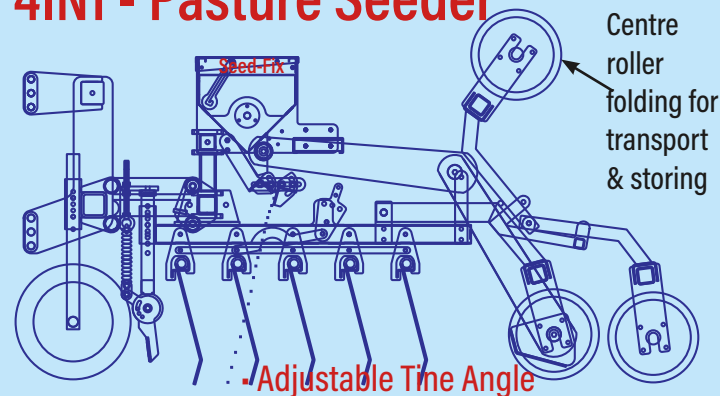

4IN1 - Pasture Seeder

LEVEL, HARROW, SEED

Roll at speeds up to 20kmh - 2m, 3m, 4m working widths

Also available:

- Single Beam and Roller Rehabilitator
- Light Pasture Seeders
- Jang Vegetable Seeders